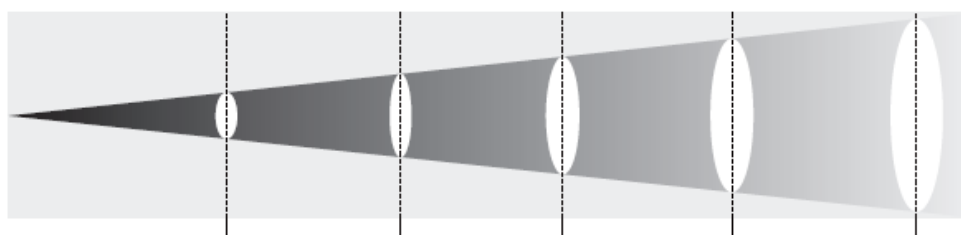

Specifications

Light Source:	480W lamp
Output:	155K lux @ 20m
Color Temperature:	7000K
Beam Angle:	Beam Mode:2.1° ~29° Spot Mode:2.3° ~42°
Color Mixing:	CMY and 15 filters
Gobo:	1 static gobo wheel (19+open), 1 rotating gobo wheel (8+open)
Animation:	1 animation wheel
Focus:	Motorized focus
Frost:	10°

Strobe:	0~12Hz
Dimming:	Linear 0~100%
Prism:	4-facet and 8-facet bi-directional , indexable with variable speed
Control:	DMX and RDM
Data Connections:	3Pin (or 5Pin) XLR IN/OUT for DMX
Power Connections:	TrueCon IN
Consumption:	650W/230V
Ambient:	-10°C~45°C
Dimension:	400.1 x 400 x 626.3 mm
Weight	25 kg

Photometrics

Beam Mode 2.1° / 29°

Distance(M)	10	20	30	50	100
Illuminance(lux)	620000	155000	68888	24800	6200
Diameter(M)	0.37	0.75	1.125	1.875	3.75

Distance(M)	1	3	5	7	10
Illuminance(lux)	351900	39100	14076	7181	3519
Diameter(M)	0.52	1.57	2.6	3.64	5.2

Spot Mode 2.3° / 42°

Distance(M)	10	20	30	50	100
Illuminance(lux)	126400	31600	14044	5056	1264
Diameter(M)	0.37	0.75	1.125	1.875	3.75

Distance(M)	1	3	5	7	10
Illuminance(lux)	56430	6270	2257	1151	564
Diameter(M)	0.76	2.3	3.8	5.32	7.6