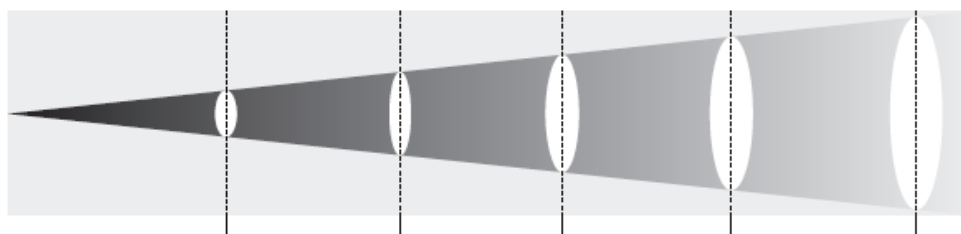

SHOWPRO

H1 BSW 480 HID

PSHMOV100

The H1 Beam/Spot/Wash is a feature rich yet lightweight fixture. Its HID lamp can output over 20,000 lux at 50 metres, and can maintain a clear, consistent focus over great distances. With dual layered 4- and 8-facet prisms, this fixture can achieve unique in air effects, and combined with its gobo and animation wheels, its versatility is endless. The H1 is a powerful, flexible fixture capable of delivering exceptional results in any circumstance.

Specifications

Light Source:	480W lamp
Output:	155K lux @ 20m
Color Temperature:	7000K
Beam Angle:	Beam Mode:2.1° ~29° Spot Mode:2.3° ~42°
Color Mixing:	CMY and 15 filters
Gobo:	1 static gobo wheel (19+open), 1 rotating gobo wheel (8+open)
Animation:	1 animation wheel
Focus:	Motorized focus
Frost:	10°

Strobe:	0~12Hz
Dimming:	Linear 0~100%
Prism:	4-facet and 8-facet bi-directional , indexable with variable speed
Control:	DMX and RDM
Data Connections:	3Pin (or 5Pin) XLR IN/OUT for DMX
Power Connections:	TrueCon IN
Consumption:	650W/230V
Ambient:	-10°C~45°C
Dimension:	400.1 x 400 x 626.3 mm
Weight	25 kg

Photometrics

Beam Mode 2.1° / 29°

Distance(M)	10	20	30	50	100
Illuminance(lux)	620000	155000	68888	24800	6200
Diameter(M)	0.37	0.75	1.125	1.875	3.75

Distance(M)	1	3	5	7	10
Illuminance(lux)	351900	39100	14076	7181	3519
Diameter(M)	0.52	1.57	2.6	3.64	5.2